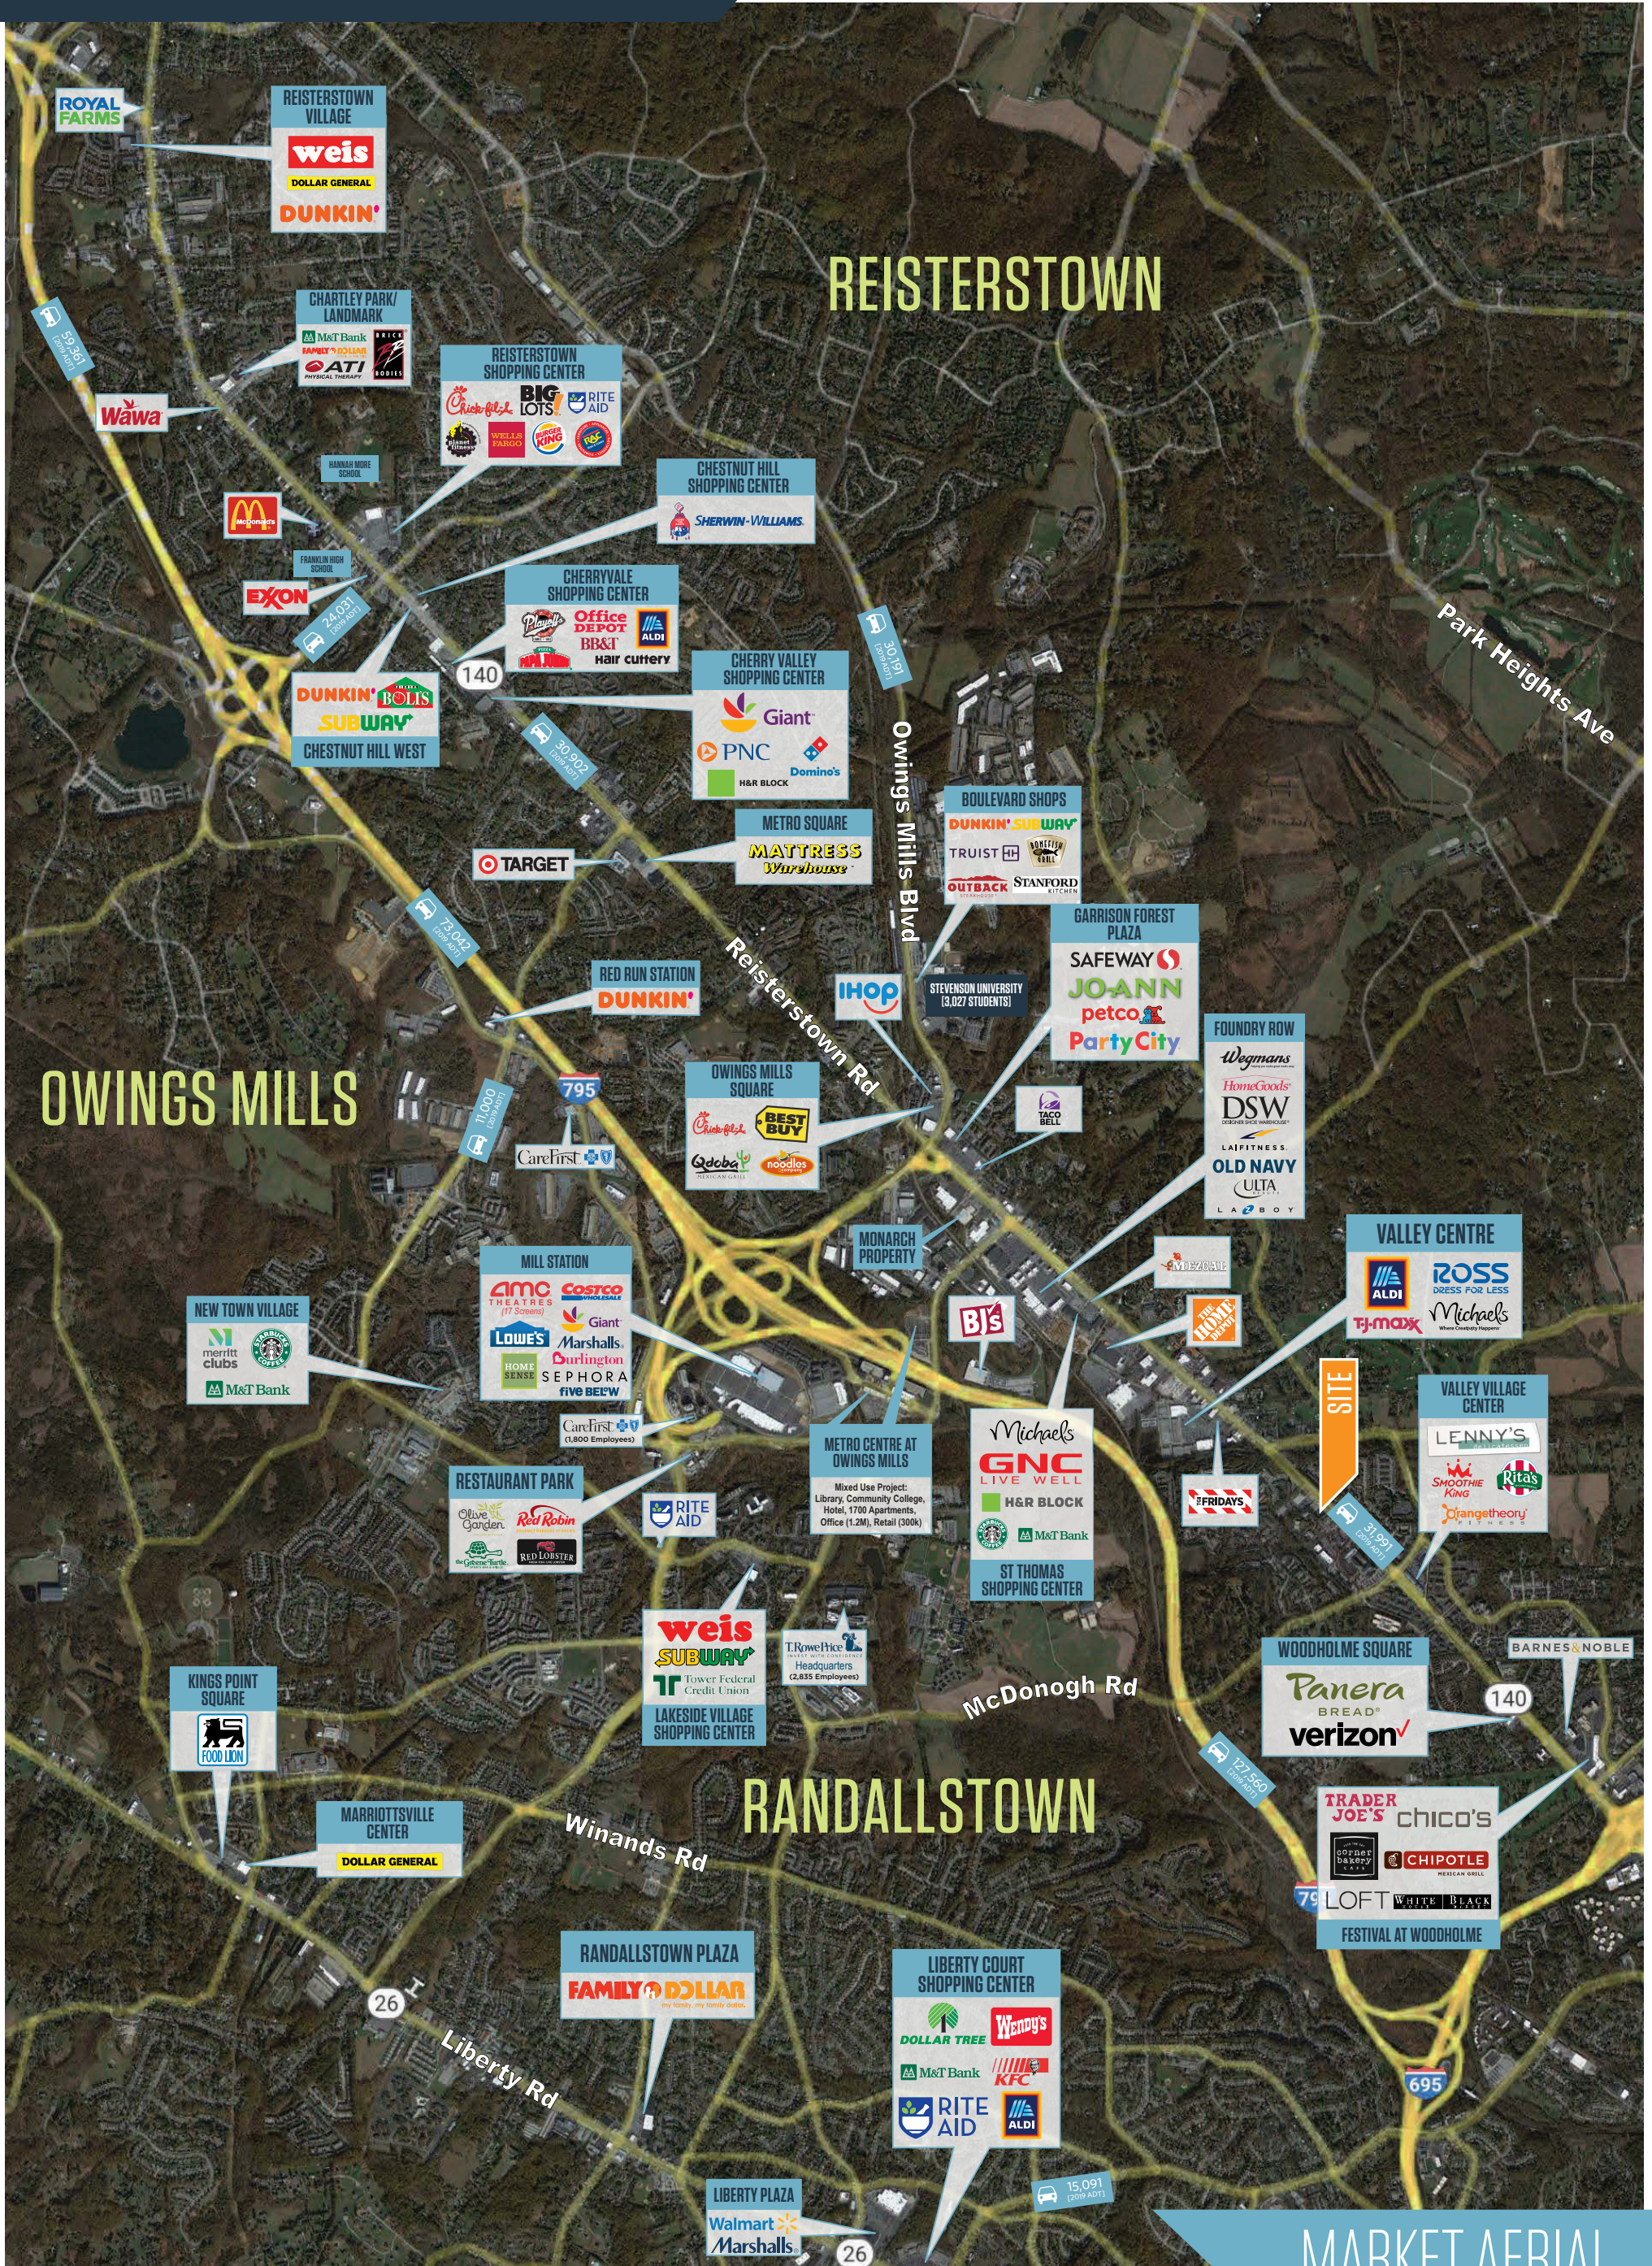

MARKET AERIAL