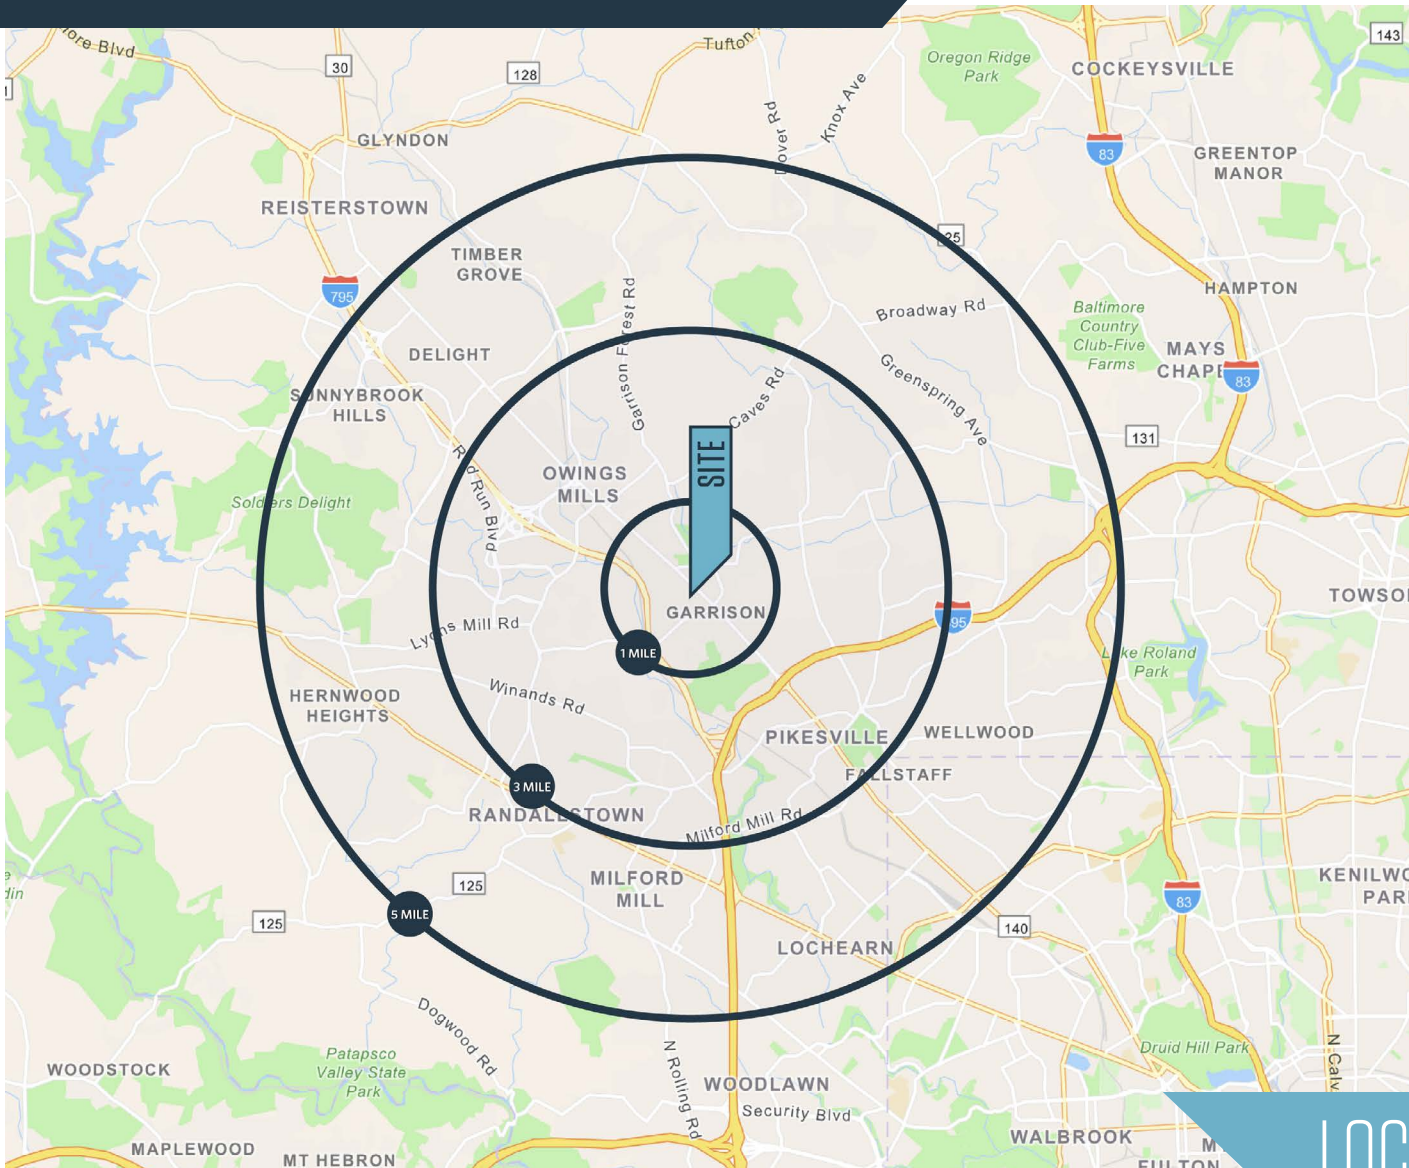

9400 REISTERSTOWN RD

9400 Reisterstown Road, Owings Mills 21117
Baltimore County

JOIN:
DUNKIN'

THE VITAMIN SHOPPE

- Adjacent to only Tesla dealership in the Baltimore MSA
- Great visibility from Reisterstown Road [31.9K Daily Traffic]
- Affluent and dense surrounding population

AVAILABLE SPACE

2,145 SF

DEMOGRAPHICS | 2021:

1-MILE	3-MILE	5-MILE
Population		
7,931	75,661	213,382
Daytime Population		
5,340	41,654	91,106
Households		
3,446	31,483	85,295
Average HH Income		
\$101,574	\$104,568	\$104,457

[CLICK TO DOWNLOAD DEMOGRAPHIC REPORT](#)

TRAFFIC COUNTS | 2019:

Reisterstown Rd [MD-140] 31,991 ADT

LOCATION & DEMOGRAPHICS

Matt Copeland
mcopeland@klnb.com
443-632-2051

Alex Shearer
ashearer@klnb.com
443-632-2081